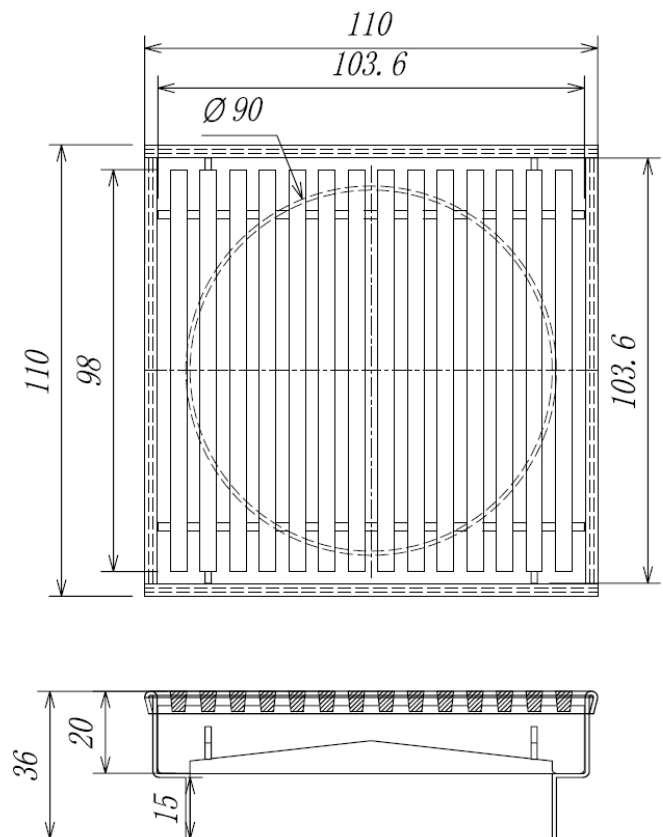

Square waste MESH

Product code : FD11XS90-M

110(w) x 110(h) x 36(d) mm \varnothing 90mm outlet

Features

- Superior fall / centre outlet
- 316 Marine grade stainless steel
- Manufactured from high quality maintenance-free materials

Superior fall /
Centre outlet

Stainless Steel

Additional Information

- Available in 7 styles.
- Australian water mark approved certificate 23027
- For QLD and WA customers 75mm outlet is also available